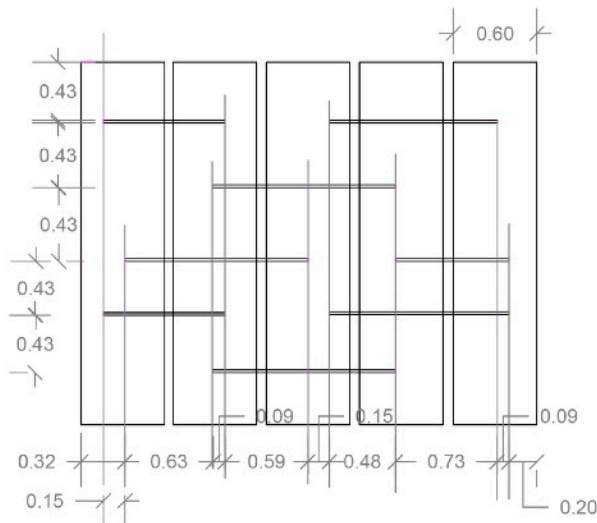

Business: centro de estética

DISEÑO DE MOBILIARIO